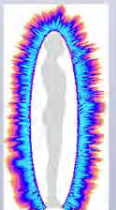

Parasympathetic / Sympathetic Data

GDV Camera Records Subtle Energy Shifts

Kirlian Capture
10 Finger Energy Prints

Before=Peaks & Valleys

After=More Rounded
(individual results vary)

Before

After

23,940

29,482

Above Shift= 23.1%

<- Exclusive **Pink DL Multi-Gas**
Ethereal “Divine Love” Frequencies
Extra Long Crystal Tube Option

Kent Noonan, Original Co-Inventor

37 years - Electronic Engineer, 17 Years - Research and Development