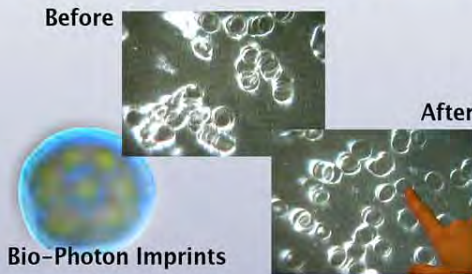

TESLA Energy Lights™

for
Heart-Soul Connection, Mental clarity, Feeling peace within

Quantum Informational Biophysics Subtle Energy Activation Data

Observing Phase Angle Data

Dr. Bob Rakowski, Study with BIA

“Diagnostics show that the Lights make a difference. Being professionals of science, is there a difference? The Bio Impedance Analyzer is a diagnostic approach that shows the Lights do make a difference. There’s no doubt the Tesla Lights added value to my practice.”

Measuring Pixel Data of Water with Kirlian GDV Camera

Dark Field Microscopy Data

17 Tubes for added Balanced Harmonics

AC (yang/male) + DC (yin/female)
Bias Unipolar for Multi-purpose Uses

AVAILABLE in 4 CONFIGURATIONS