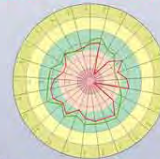

Measuring Pixel Data of Water with Kirlian GDV Camera

Dark Field Microscopy Data

17 Tubes for added Balanced Harmonics

AC (yang/male) + DC (yin/female)
Bias Unipolar for Multi-purpose Uses

AVAILABLE in 4 CONFIGURATIONS

- A-26 - Grounding & Balance (13 tubes per carousel base)
- B-34 - Deeper Grounding & Balance with Ethereal (17 tubes per base)
- C-34 - **Most Potent** Ethereal, Deeper Grounding & Balance (17 per base)
- D-26 or 34 - All DL Ethereal (unbalanced) (requires A, B or C for balance)

Parasympathetic / Sympathetic Data

GDV Camera Records Subtle Energy Shifts

Kirlian Capture
10 Finger Energy Prints

Before=Peaks & Valleys

After=More Rounded
(individual results vary)

Before

After

23,940